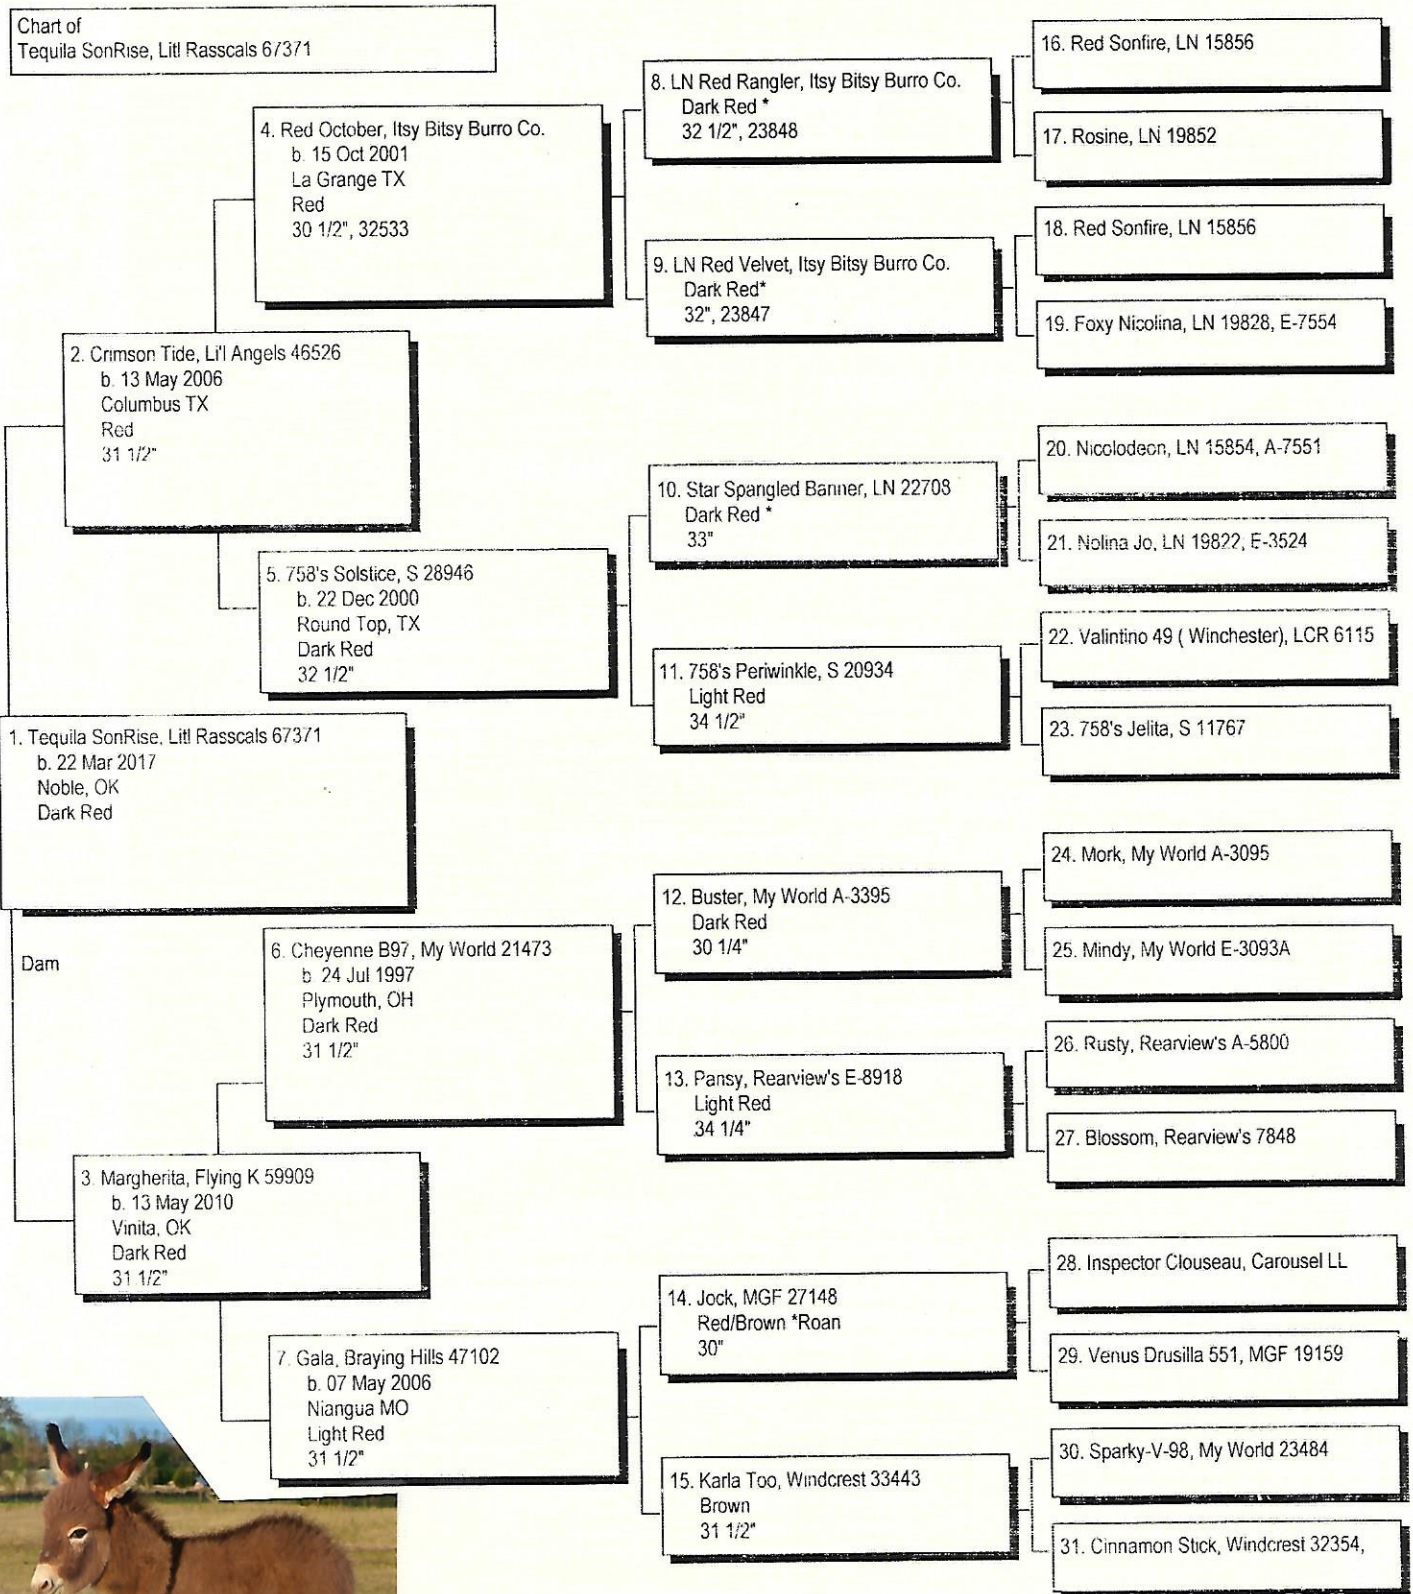

AVID*840*081*127

Pedigree

Chart #1

The American Donkey and Mule Society
 P.O. Box 1210, Lewisville, TX 75067 (972) 219-0781
 The American Donkey and Mule Society is not responsible
 for errors in information submitted to the registry.