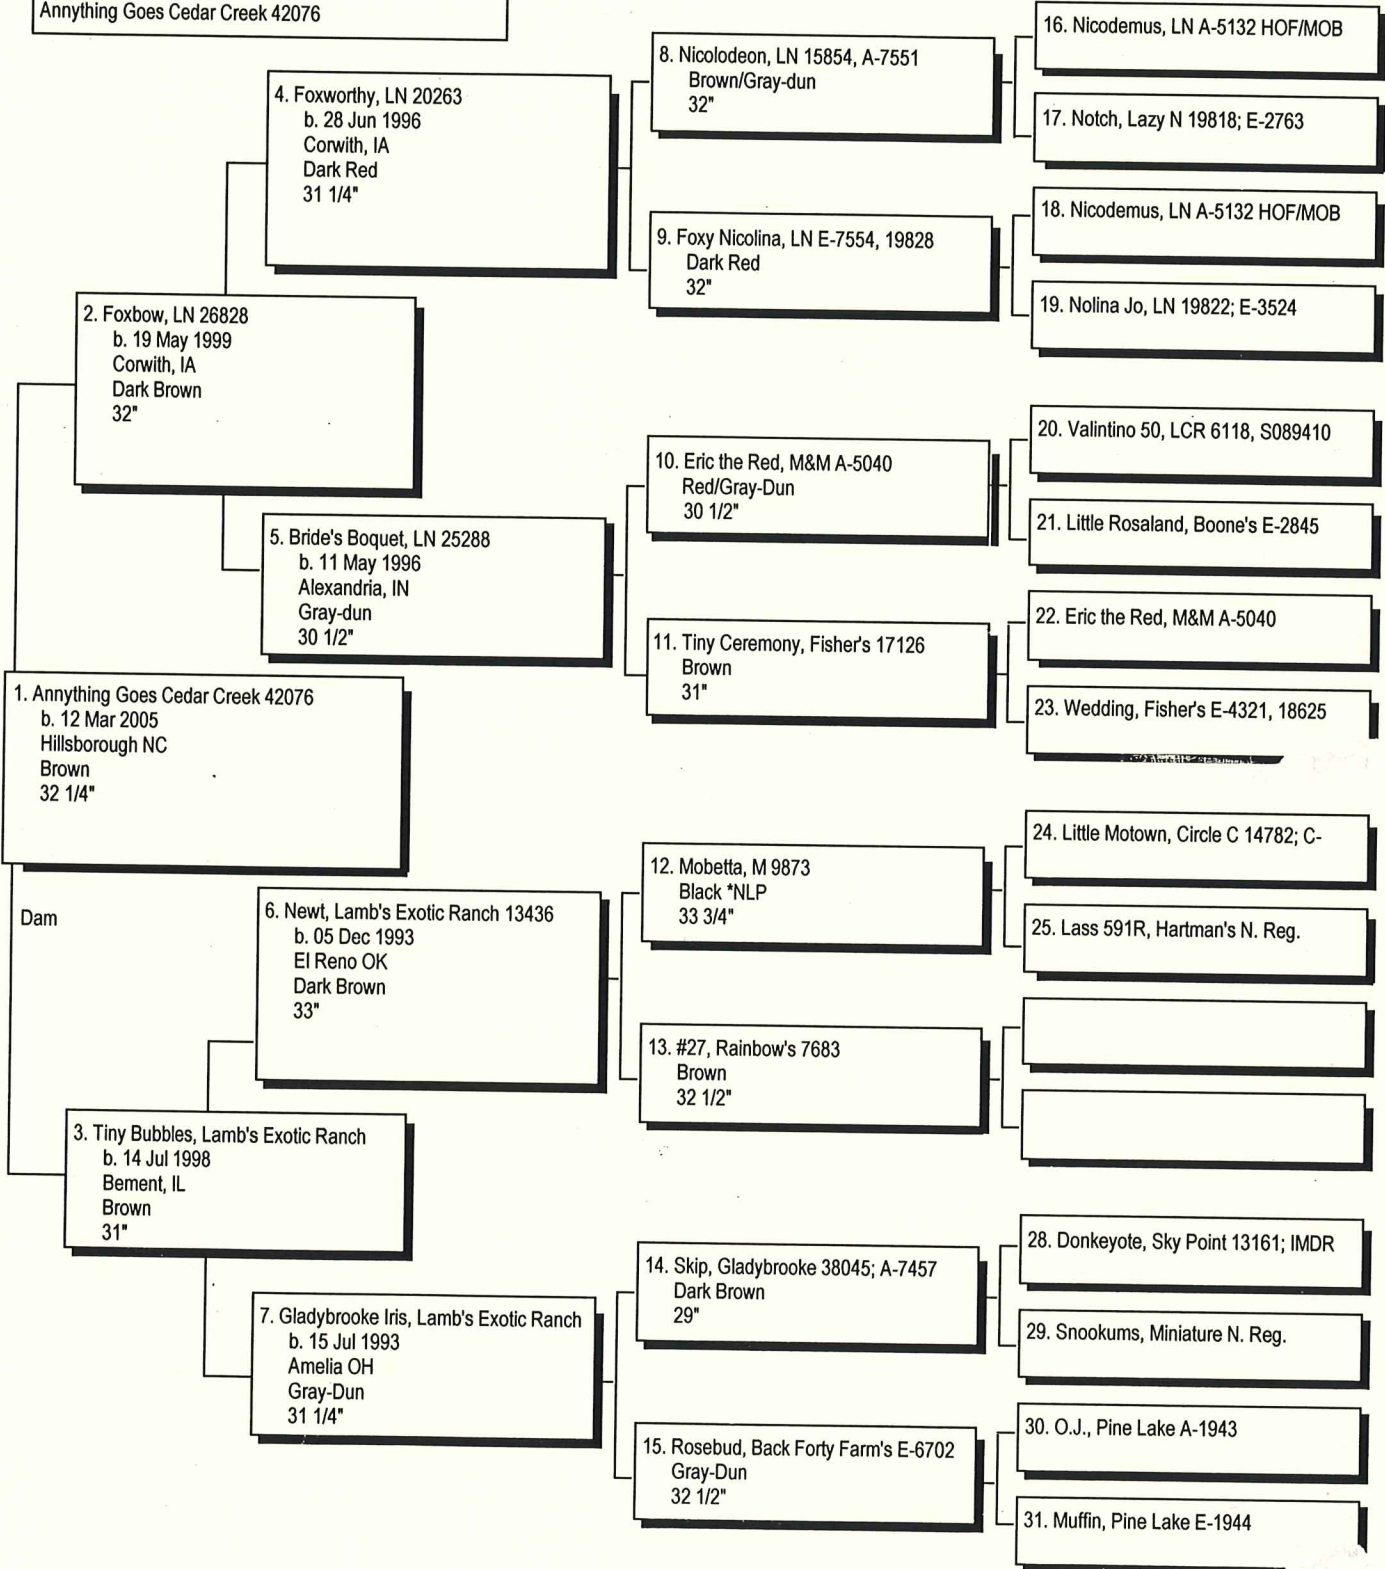

Pedigree

Chart #1

Chart of
Annything Goes Cedar Creek 42076

Do not remove photo.
Certificate is invalid
Without photo.

The American Donkey and Mule Society
P.O. Box 1210, Lewisville, TX 75067 (972) 219-0781
The American Donkey and Mule Society is not responsible
for errors in information submitted to the registry.