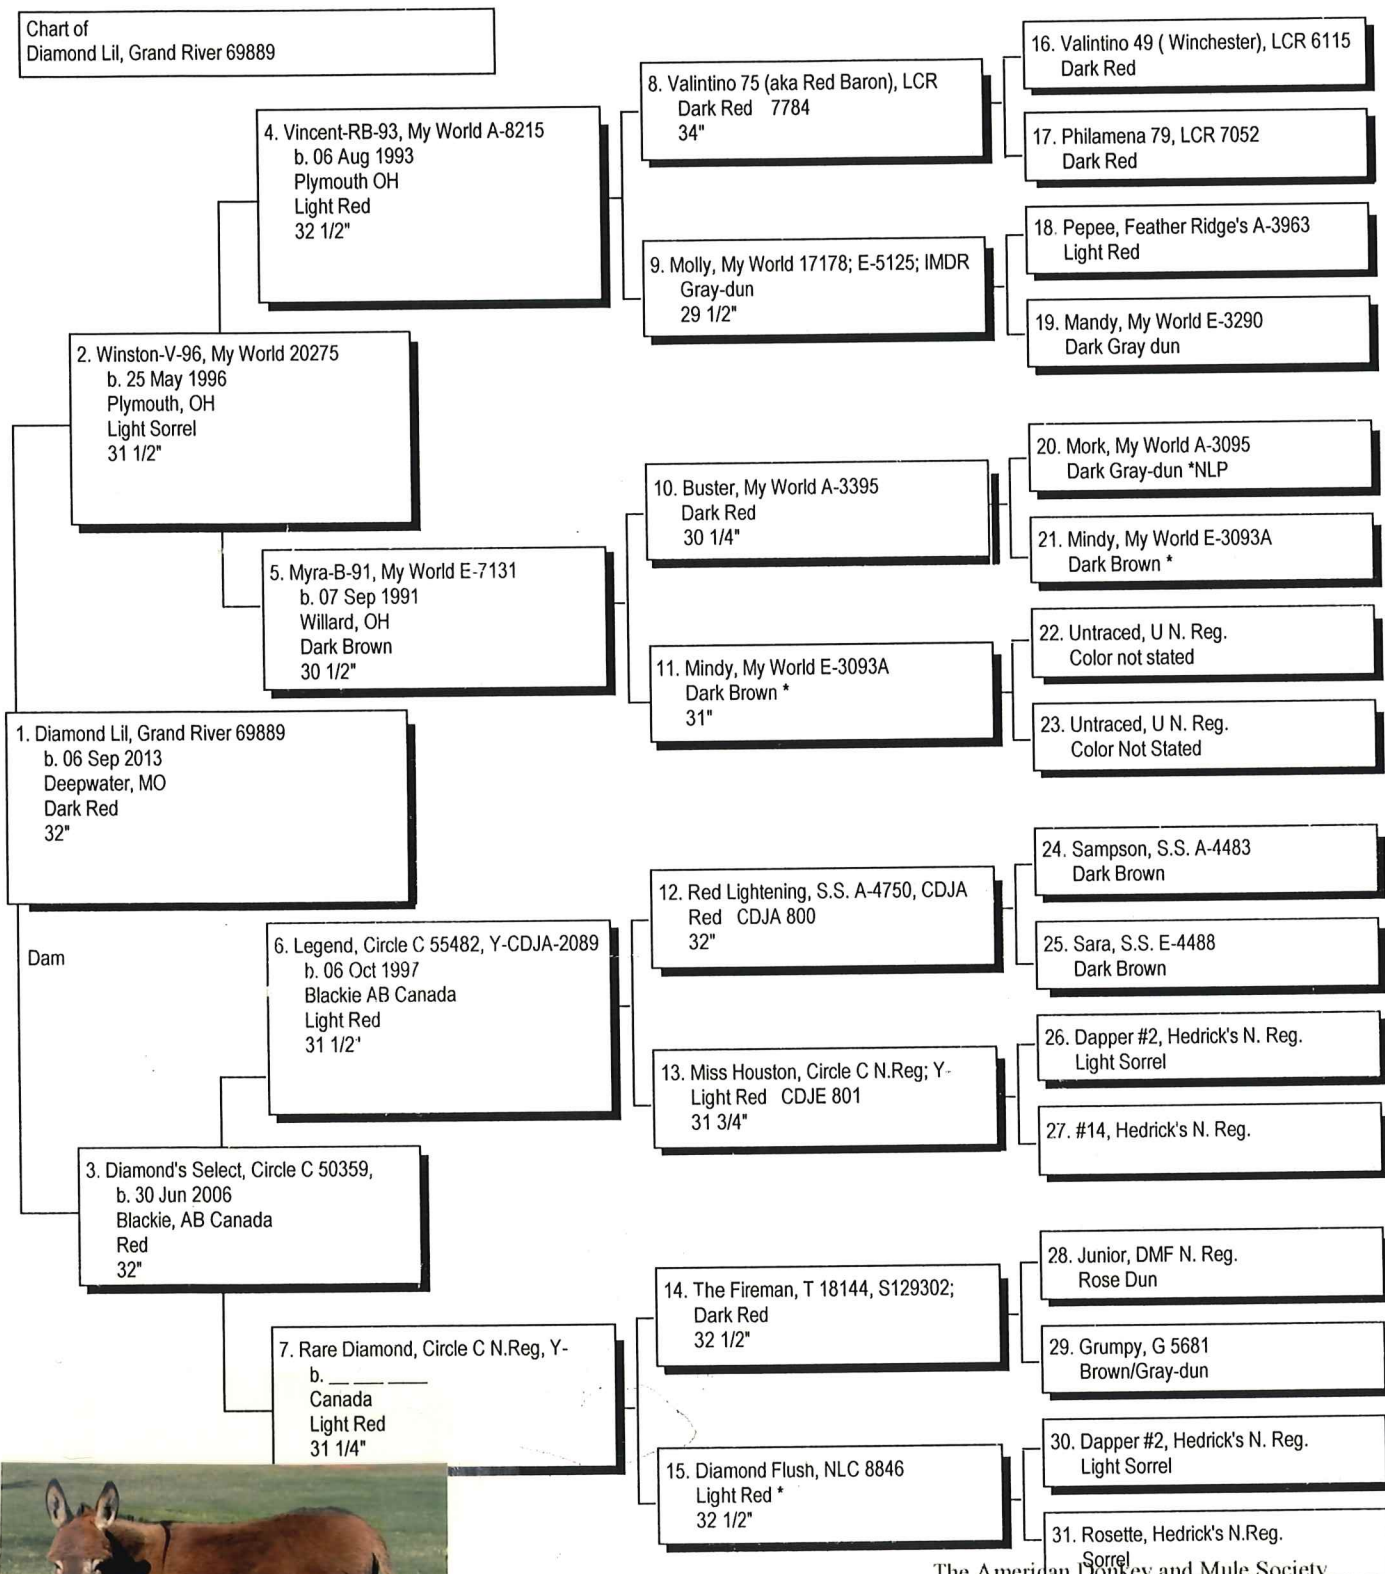

Pedigree

Chart #1

The American Donkey and Mule Society
 PO Box 1210, Lewisville TX 75067
 www.lovelongears.com/ (972) 219-0781
 The American Donkey and Mule Society is not
 responsible for errors in information submitted to
 the registry.