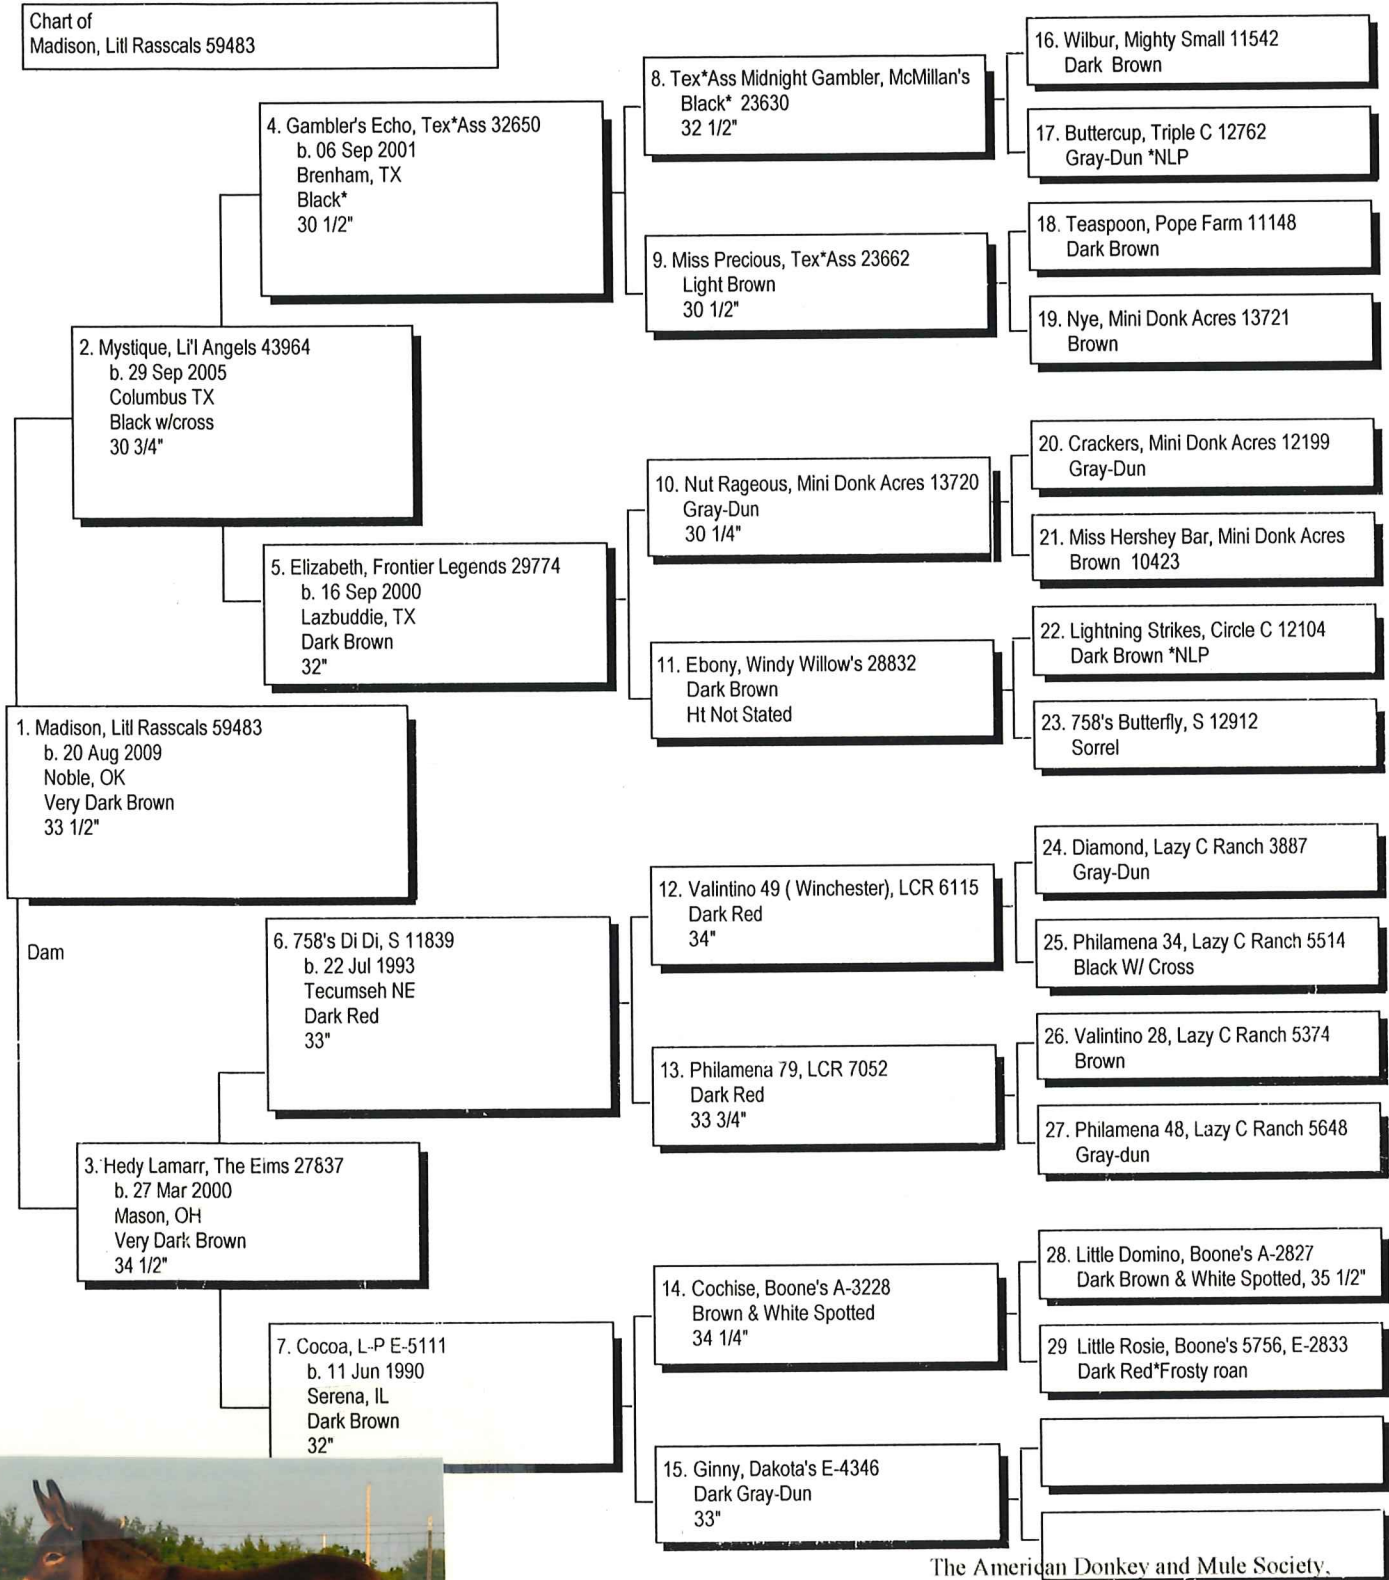

Pedigree

Chart #1

The American Donkey and Mule Society.
 PO Box 1210, Lewisville TX 75067
 www.lovelongears.com/ (972) 219-0781
 The American Donkey and Mule Society is not responsible for errors in information submitted to the registry.