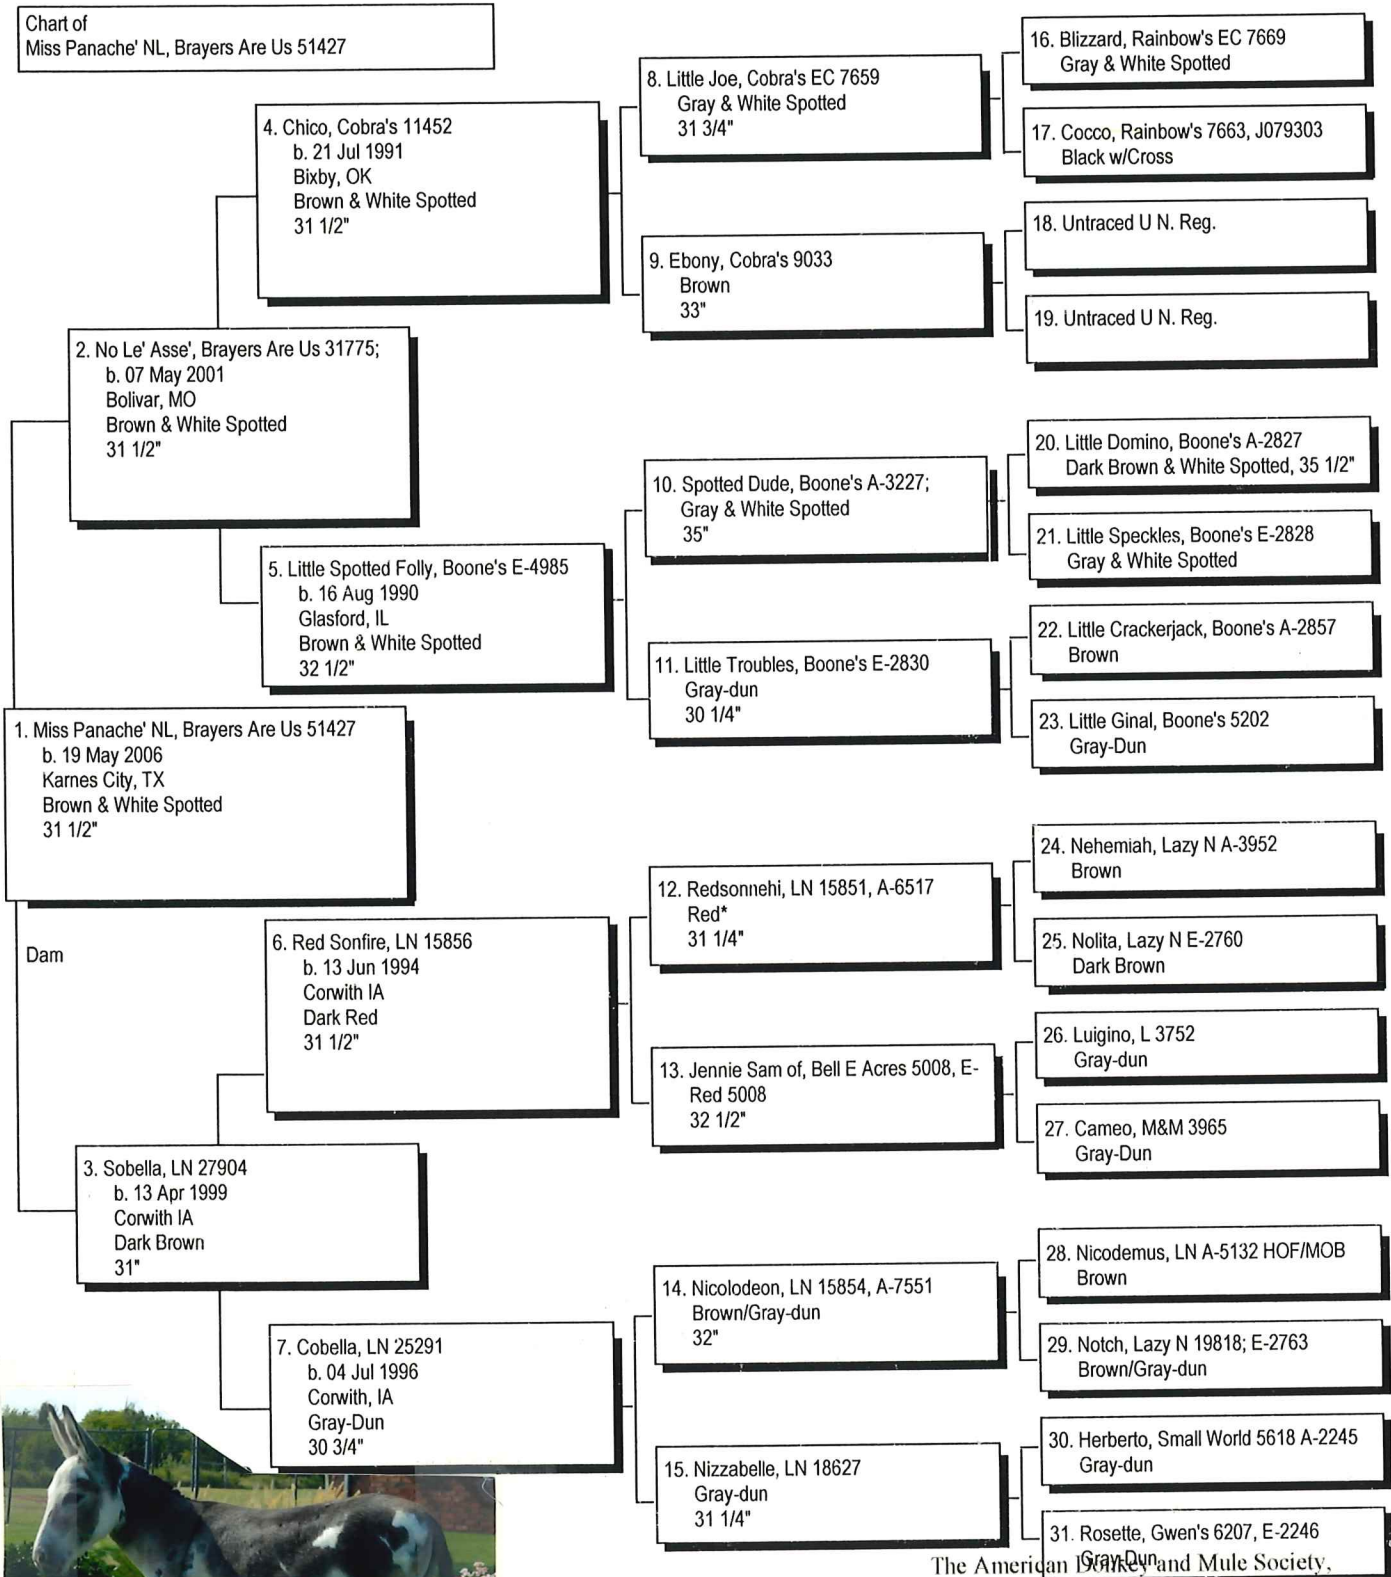

Pedigree

Chart #1

The American Donkey and Mule Society.
 PO Box 1210, Lewisville TX 75067
 www.lovelongears.com/ (972) 219-0781
 The American Donkey and Mule Society is not
 responsible for errors in information submitted to
 the registry.