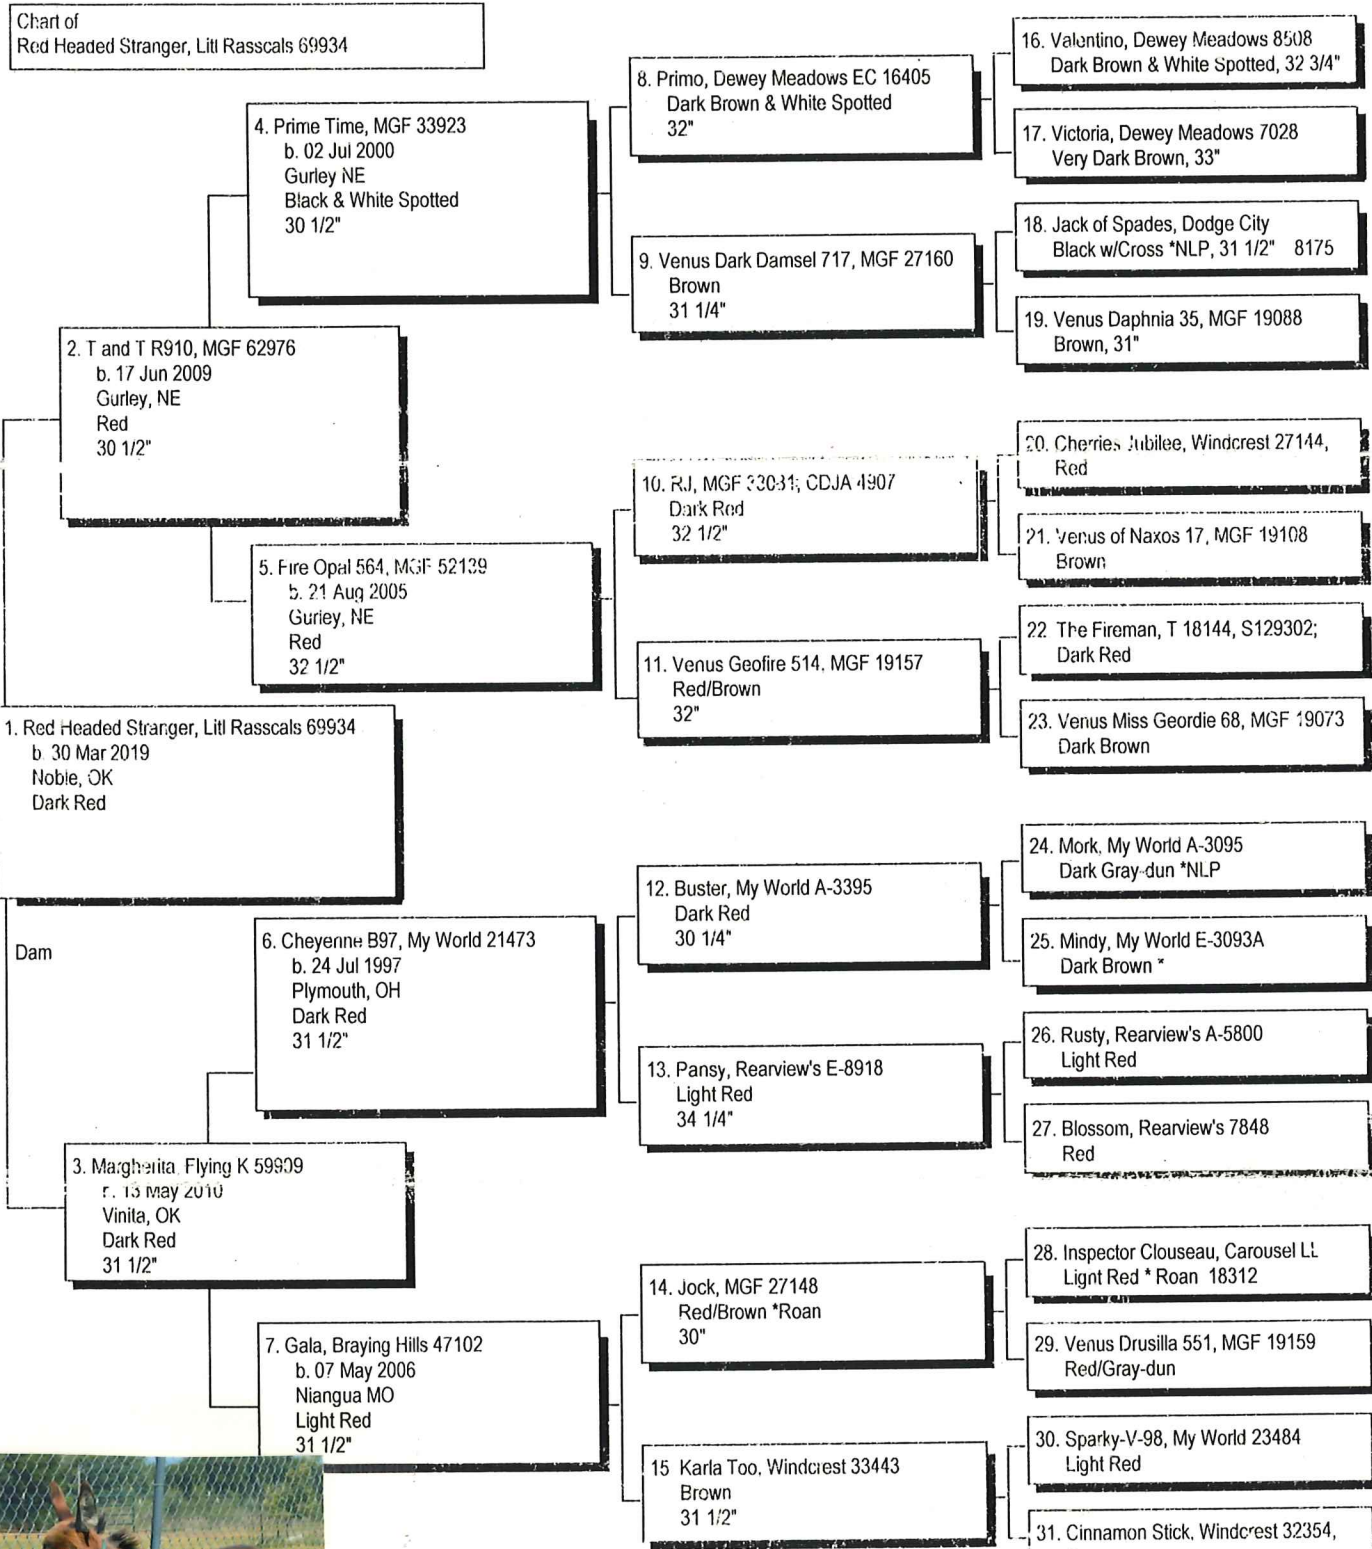

Pedigree

Chart #1

Chart of  
Red Headed Stranger, Litt Rasscals 69934

The American Donkey and Mule Society  
 PO Box 1210, Lewisville TX 75067  
[www.lovelongears.com/](http://www.lovelongears.com/) (972) 219-0781  
 The American Donkey and Mule Society is not  
 responsible for errors in information submitted to  
 the registry.