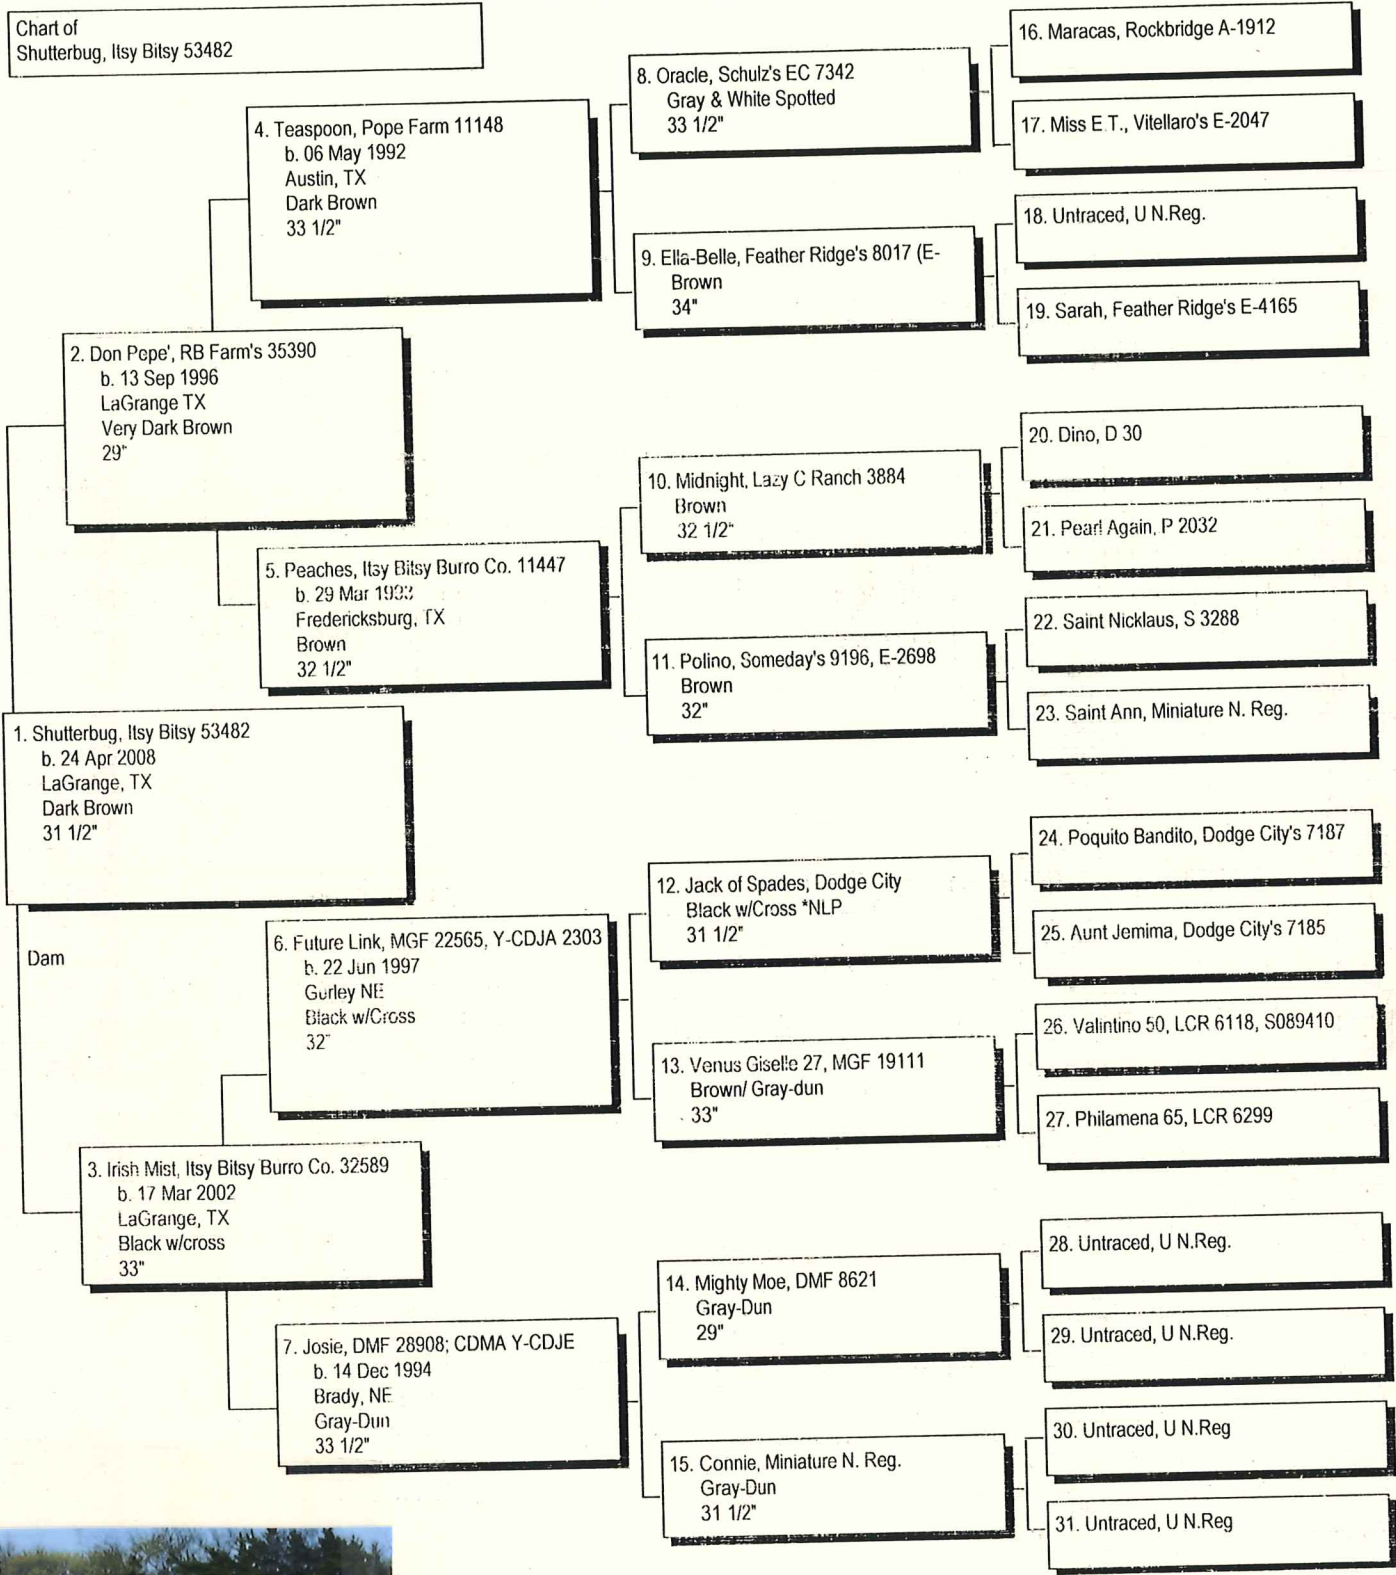

4A36042B13

Pedigree

Chart #1

The American Donkey and Mule Society  
 P.O. Box 1210, Lewisville, TX 75067 (972) 219-0781  
 The American Donkey and Mule Society is not responsible  
 for errors in information submitted to the registry.